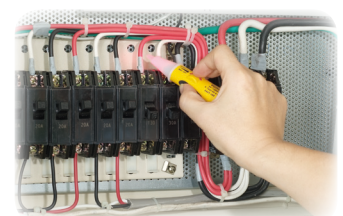

Low Voltage Detector

CE

LVD-15

CE

LVD-17

The non-contact Voltage Detector is intended to check for the presence of AC Voltage, signaling the user with an intermittent tone and a flashing LED.

They are used to detect voltage in outlets, lighting fixtures, circuit breakers, wires, and cables or to find a break in a wire.

FEATURES

- Bright LED and audible alarm sound when voltage is present.
- Designed for non-contact voltage detection.
- Can be used to find a break in a wire.
- Flashlight function.
- ON/OFF switch for longer battery life.

FEATURES

- **Microprocessor-controlled smart voltage detector.**
- Bright LED and audible alarm sound when voltage is present.
- Designed for non-contact voltage detection.
- Sensitivity adjustable with thumbwheel.
- Adjustable for use on power wiring plus lighting, thermostats and other low voltage circuits.
- LED indication for battery condition.
- Identify Hot and Neutral.

SPECIFICATIONS

	LVD-15	LVD-17
Voltage detection	50V~1000V AC	5V~1000V AC
Frequency	50~500 Hz	50~500 Hz
Measurement category	CAT III 600V	CAT IV 1000V
Indication	LED and Tone	LED and Tone
Operating conditions	Temperature : 0~40°C Humidity : Less than 80% R.H. Altitude : 2000m maximum	Temperature : 0~40°C Humidity : Less than 80% R.H. Altitude : 2000m maximum
For indoor use only	√	√
Pollution degree	2	2
Dimensions	142(L) × 28(W) × 27(D)mm	142(L) × 28(W) × 27(D)mm
Weight (battery included)	Approx. 45g	Approx. 39g
Power source	1.5V (AAA) × 2	1.5V (AAA) × 1
Safety standard	EN 61010-1 CAT III 600V EN 61326-1	EN 61010-1 CAT IV 1000V EN 61326-1